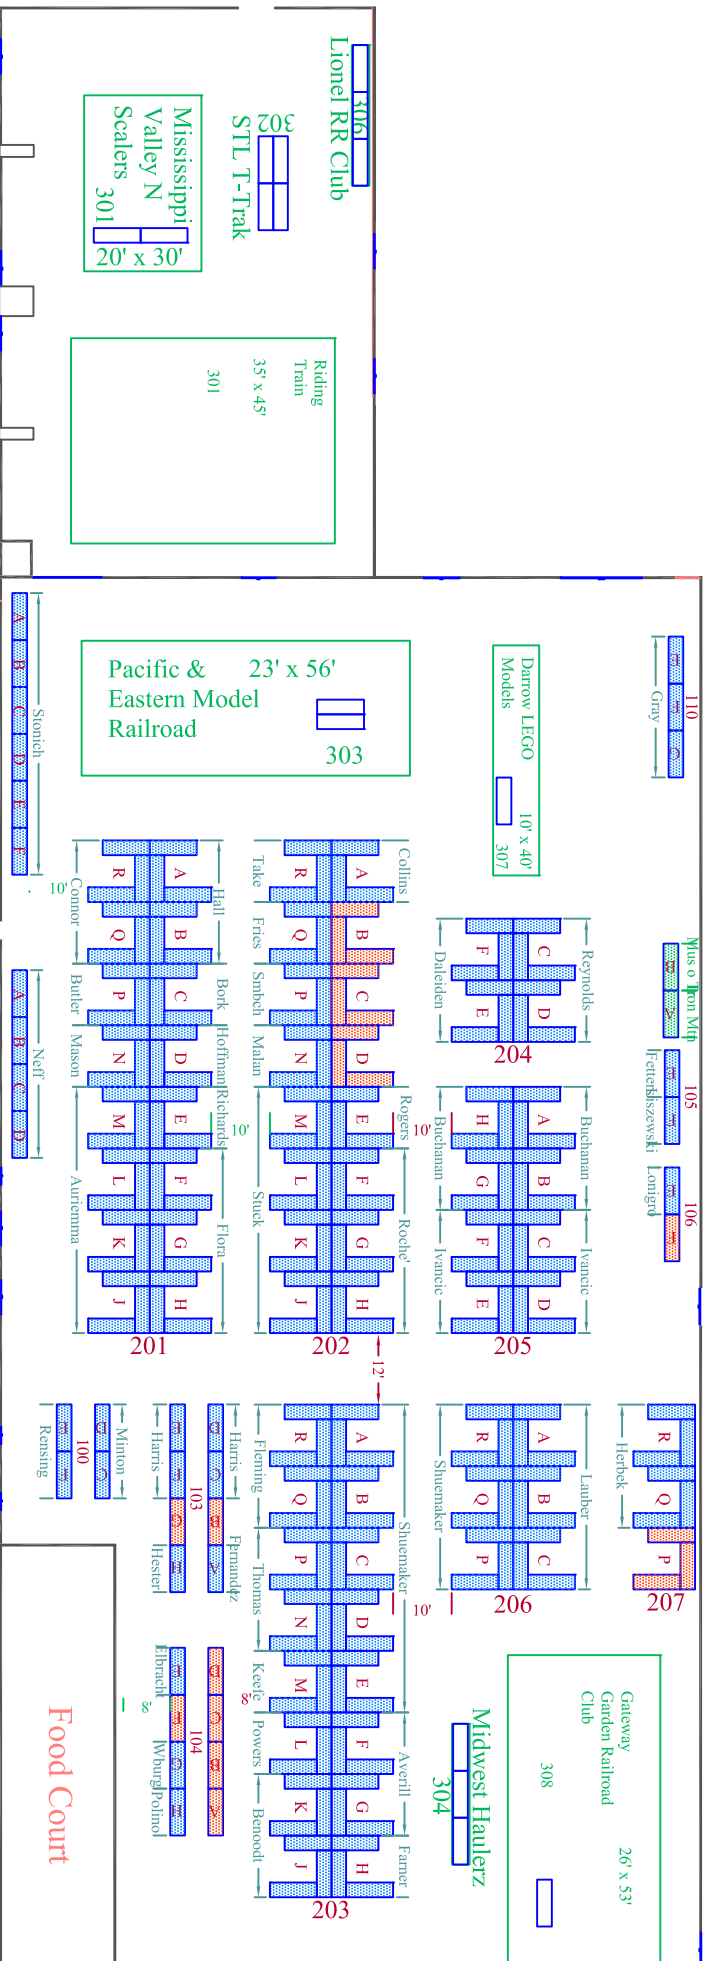

Exhibitor Entrance

Great Train Expo - Belleville, Illinois - 07/31-08/01/2010

P.O. Box 725, Oswego, IL 60543 - 630/608-4988 - www.GreatTrainExpo.com
 Show Hours: Saturday & Sunday 10:00am - 4:00pm

Dealer Set-up Times: Friday Noon - 7:00pm, Saturday 7:00am - 10:00am
 Purple = Permanently Assigned Table Location
 Blue = Non-Permanently Assigned Table Location

Public Entrance