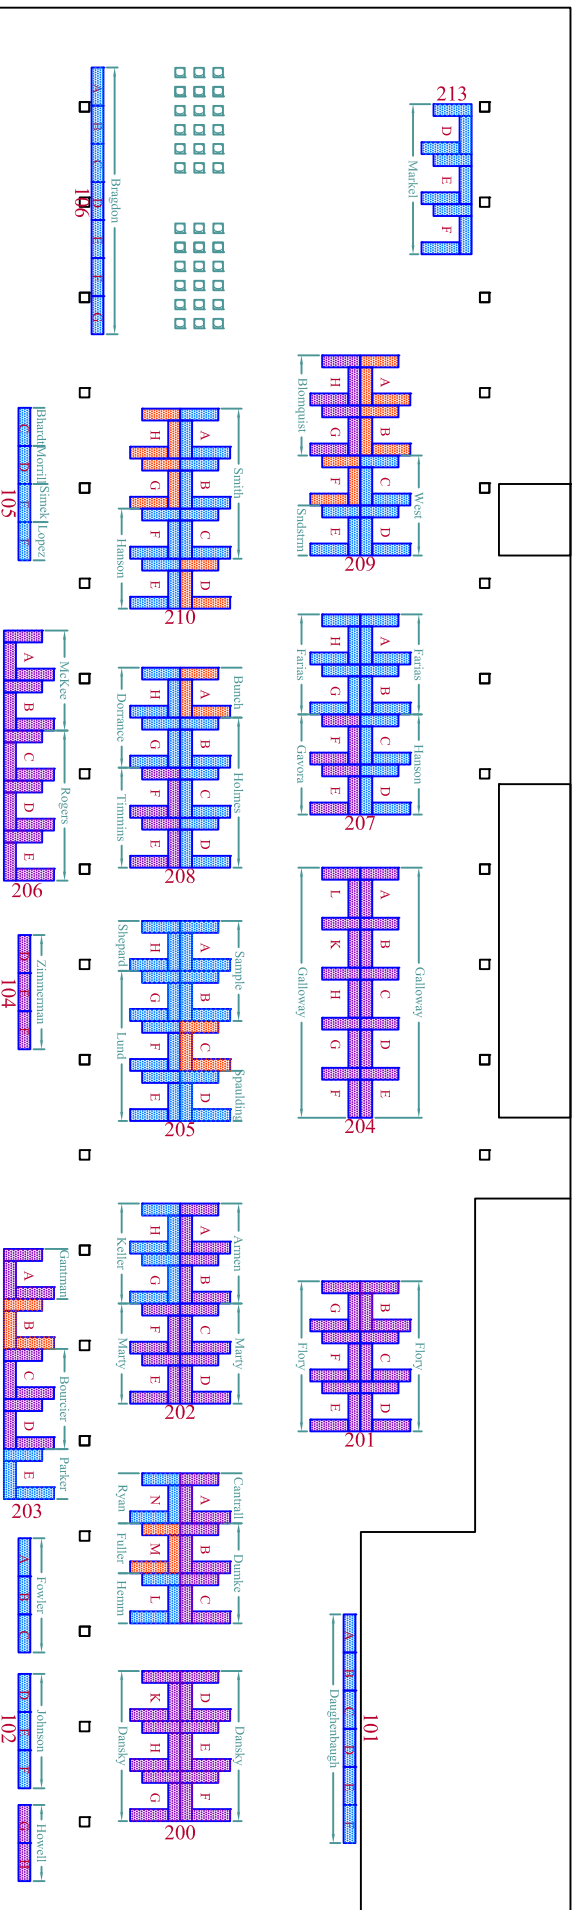

Hall B

to Hall A

to Hall B

to Hall A

Foyer

to Hall B

Exhibitor Entrance

Hall A

Public Entrance

Great Train Expo -Portland, Oregon - 03/20-21/2010

P.O. Box 725, Oswego, IL 60543 - 630/608-4988 - www.GreatTrainExpo.com

Show Hours: Saturday & Sunday 10:00am - 4:00pm

Dealer Set-up Times: Friday Noon - 7:00pm, Saturday 7:00am - 10:00am

Purple = Permanently Assigned Table Location
Blue = Non-Permanently Assigned Table Location