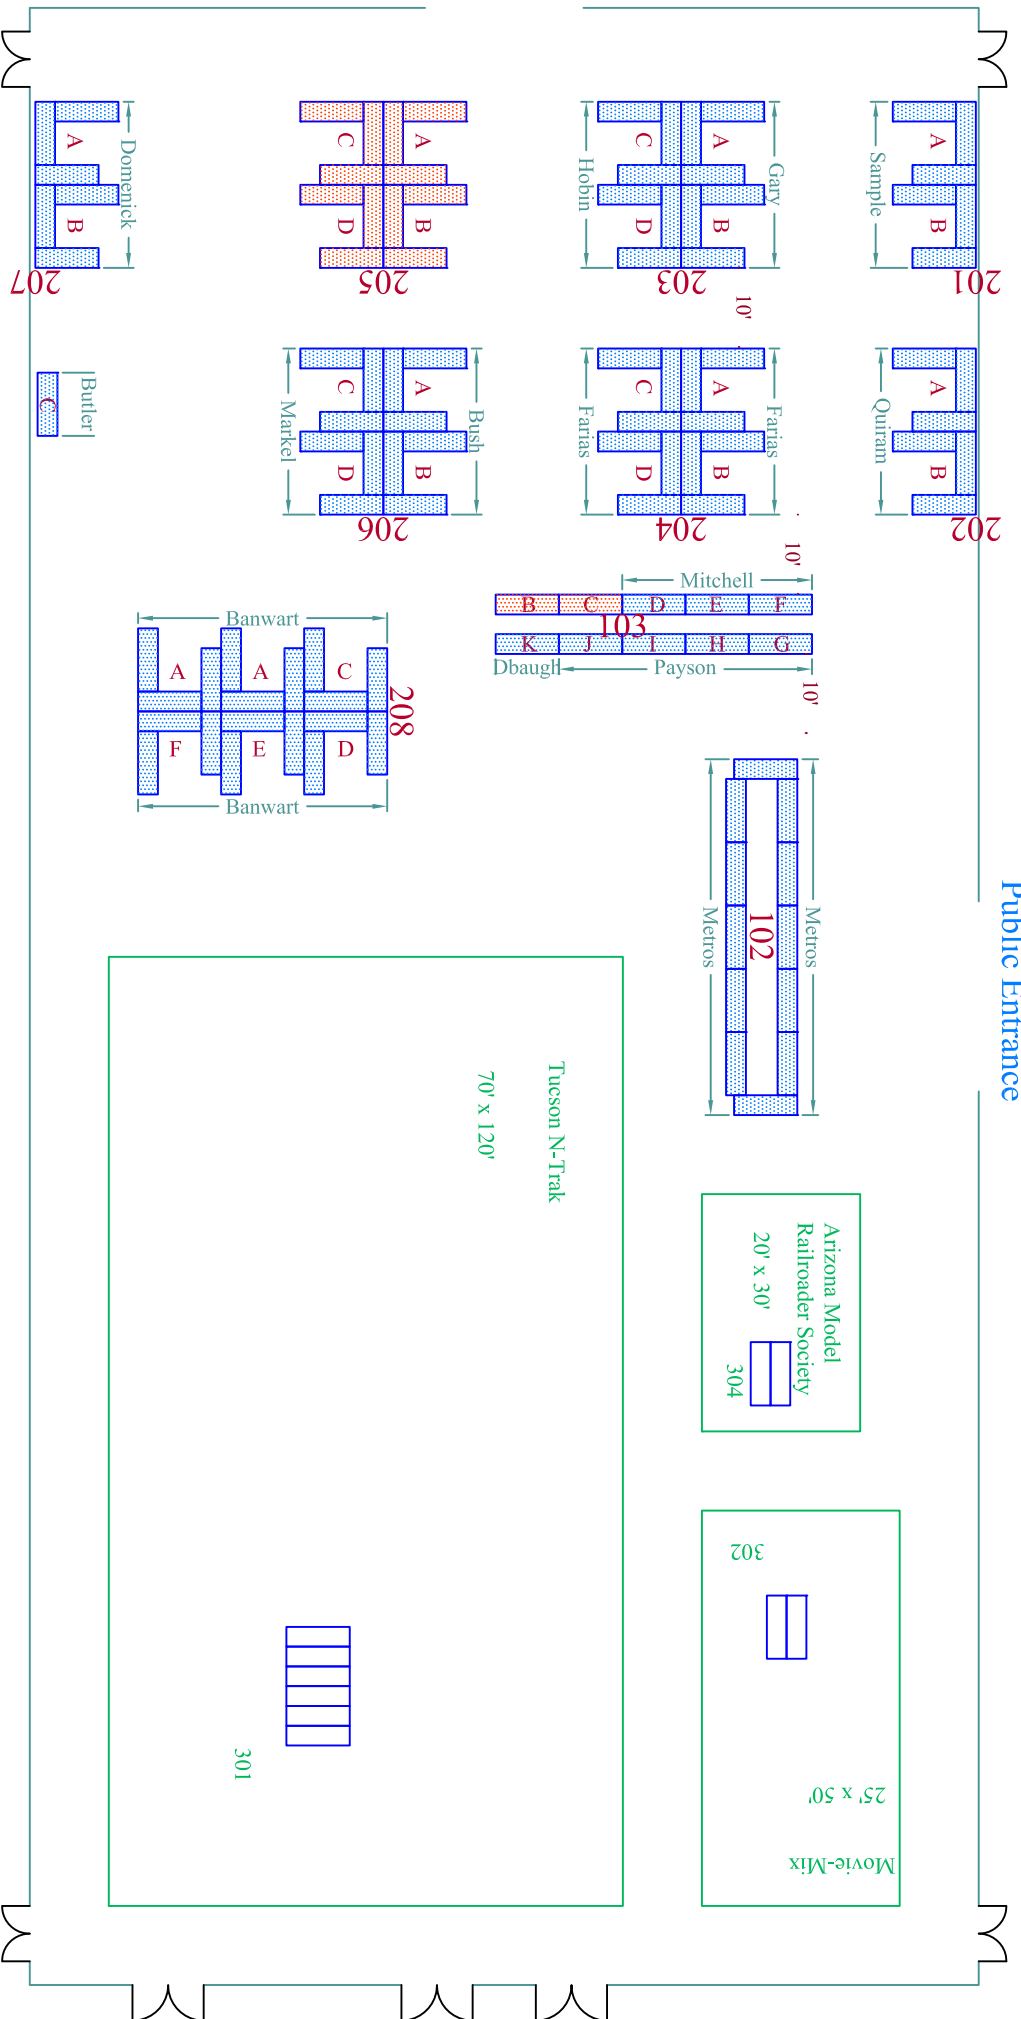

Exhibitor Entrance

Public Entrance

Great Train Expo - Tucson, Arizona - Thurber Hall - 03/13-14/2010

P.O. Box 725, Oswego, IL 60543 - 630/608-4988 - www.GreatTrainExpo.com

Show Hours: Saturday & Sunday 10:00am - 4:00pm

Dealer Set-up Times: Friday Noon - 7:00pm, Saturday 7:00am - 10:00am

Purple = Permanently Assigned Table Location

Blue = Non-Permanently Assigned Table Location